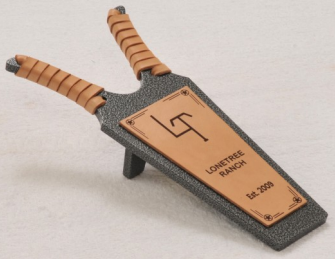

## Bootjacks

### A) Steel Initials

Leather Footplate  
Black Powder Coat  
3 Initials Only  
Wt. Approx. 4 lbs.  
\$115.00

### B) Steel Custom

Leather Footplate  
Black Powder Coat  
Brand, Logo  
Name  
Wt. Approx. 4 lbs.  
\$130.00

### C) Custom Color

Cast Iron, Red, Pink  
Turquoise Leather  
Leather Footplate  
Brand, Logo  
Initials, Name  
Wt. Approx. 6 lbs.  
\$150.00