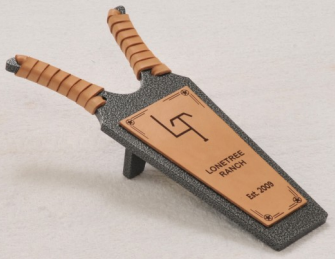

Bootjacks

A) Steel Initials

Leather Footplate
Black Powder Coat
3 Initials Only
Wt. Approx. 4 lbs.
\$80.00

B) Steel Custom

Leather Footplate
Black Powder Coat
Brand, Logo
Name
Wt. Approx. 4 lbs.
\$95.00

C) Custom Color

Cast Iron, Red, Pink
Turquoise Leather
Leather Footplate
Brand, Logo
Initials, Name
Wt. Approx. 6 lbs.
\$115.00

D) CUSTOM

ALUMINUM
Leather Footplate
Logo/Brand
Initials, Name
Wt. Approx 3 lbs.
\$145.00

E) CUSTOM

BRONZE
Leather Footplate
Logo/Brand
Initials, Name
Wt. Approx. 8 lbs.
\$185.00

Coasters

F) \$65.00

Large, saddle leather coasters with six to a set. South Texas Mesquite base with saddle leather sides and star-shaped decorative nails. Logo, brand, or initials can be branded into each Leather Coaster. Each set is approximately 2.5 x 4 inches in size. Wt. Approx. 2 lbs.