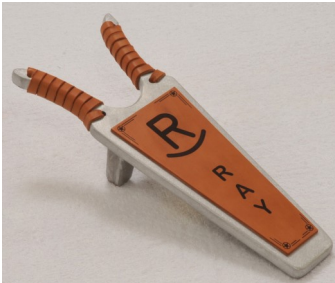

Bootjacks

A) Steel Initials

Leather Footplate
Black Powder Coat
3 Initials Only
Wt. Approx. 4 lbs.
\$80.00

B) Steel Custom

Leather Footplate
Black Powder Coat
Brand, Logo
Name
Wt. Approx. 4 lbs.
\$95.00

C) Custom Color

Cast Iron, Red, Pink
Turquoise Leather
Leather Footplate
Brand, Logo
Initials, Name
Wt. Approx. 6 lbs.
\$115.00

D) CUSTOM

ALUMINUM
Leather Footplate
Logo/Brand
Initials, Name
Wt. Approx 3 lbs.
\$145.00

E) CUSTOM

BRONZE
Leather Footplate
Logo/Brand
Initials, Name
Wt. Approx. 8 lbs.
\$185.00

Coasters

F) \$65.00

Large, saddle leather coasters with six to a set. South Texas Mesquite base with saddle leather sides and star-shaped decorative nails. Logo, brand, or initials can be branded into each Leather Coaster. Each set is approximately 2.5 x 4 inches in size. Wt. Approx. 2 lbs.